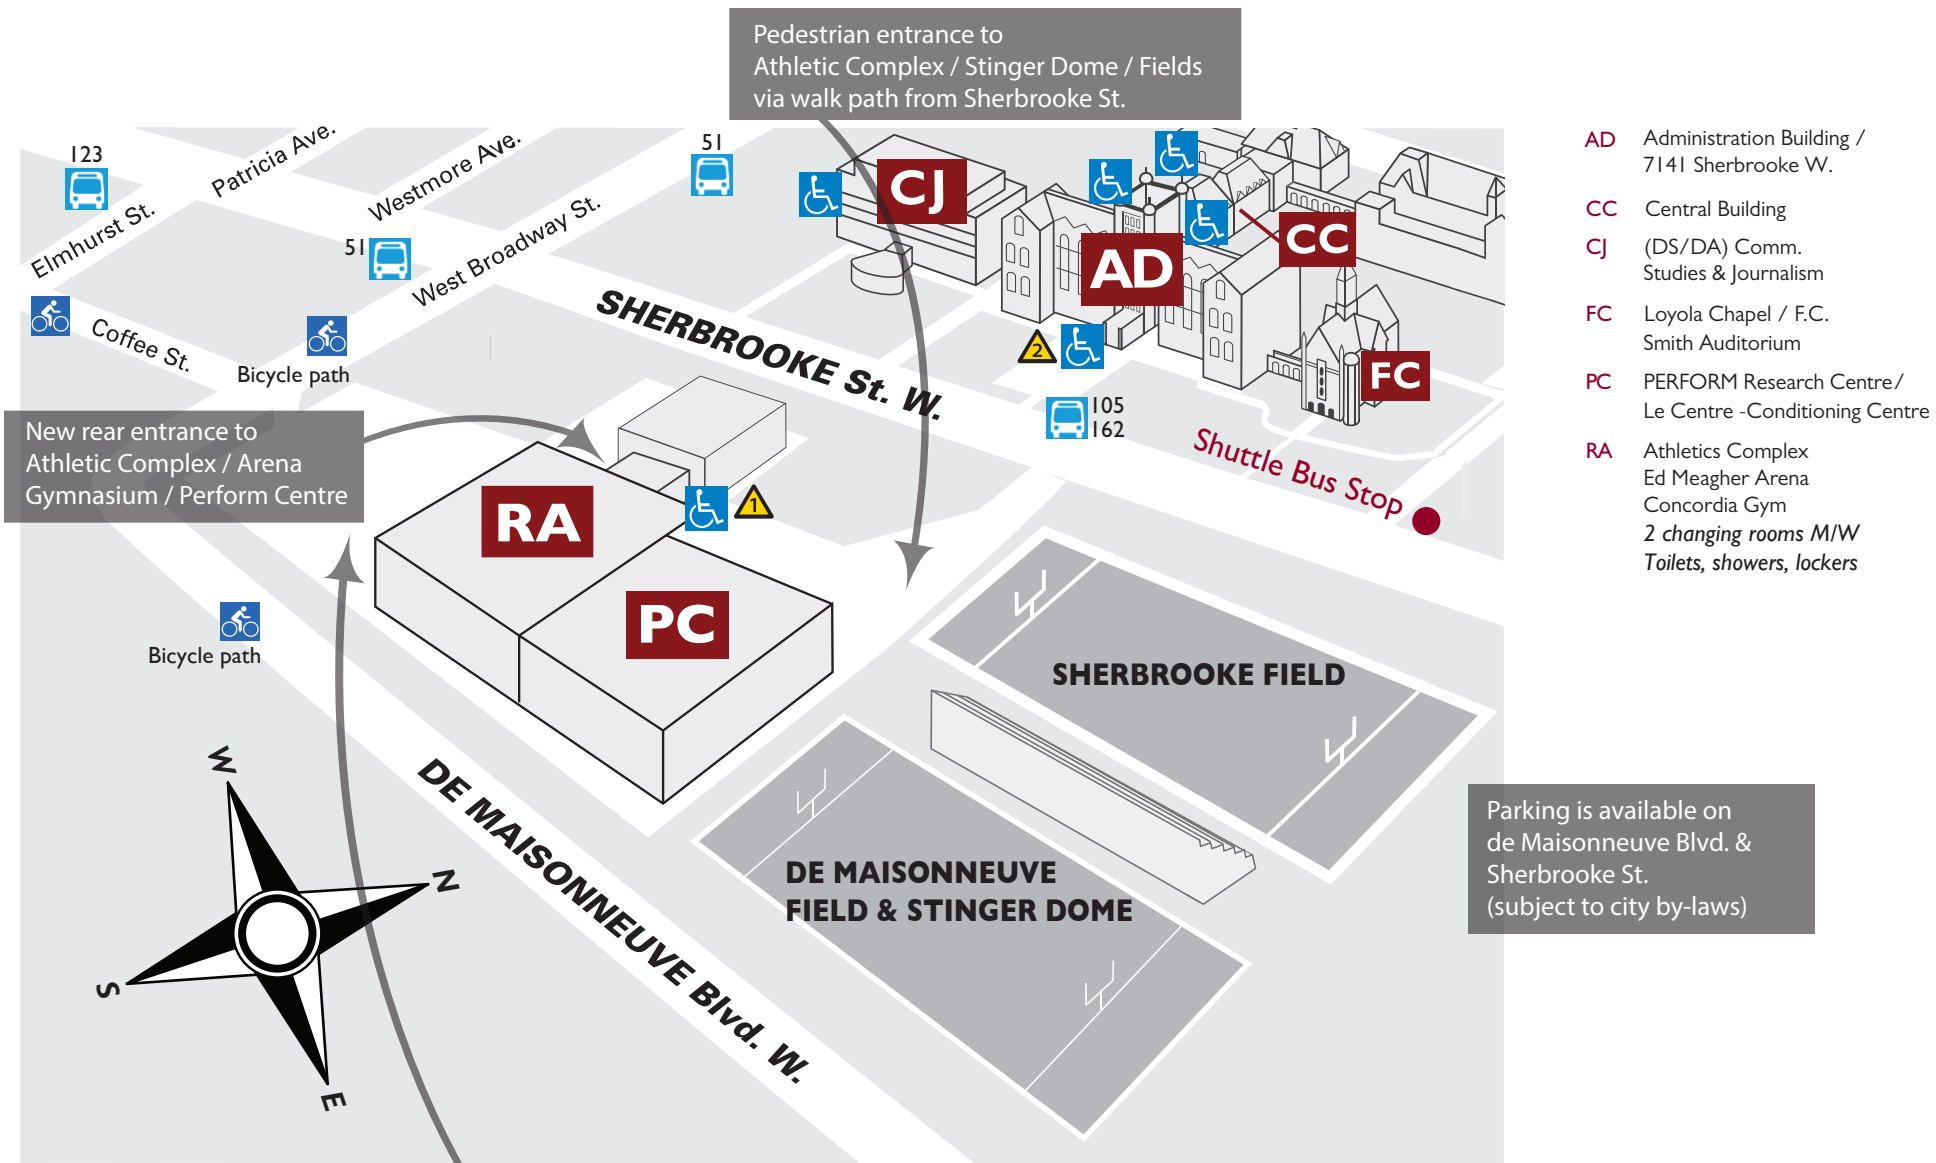

Loyola Campus

RA - Athletic Complex

7200 Sherbrooke St. W.

- AD Administration Building / 7141 Sherbrooke W.
- CC Central Building
- CJ (DS/DA) Comm. Studies & Journalism
- FC Loyola Chapel / F.C. Smith Auditorium
- PC PERFORM Research Centre / Le Centre -Conditioning Centre
- RA Athletics Complex
Ed Meagher Arena
Concordia Gym
2 changing rooms M/W
Toilets, showers, lockers

Pedestrian entrance to Athletic Complex / Stinger Dome / Fields via walk path from Sherbrooke St.

New rear entrance to Athletic Complex / Arena Gymnasium / Perform Centre

Athletic Complex Parking
\$6 per day Flat Rate - 200 spaces
access via Coffee St. and/or de Maisonneuve Blvd.

Parking is available on de Maisonneuve Blvd. & Sherbrooke St. (subject to city by-laws)